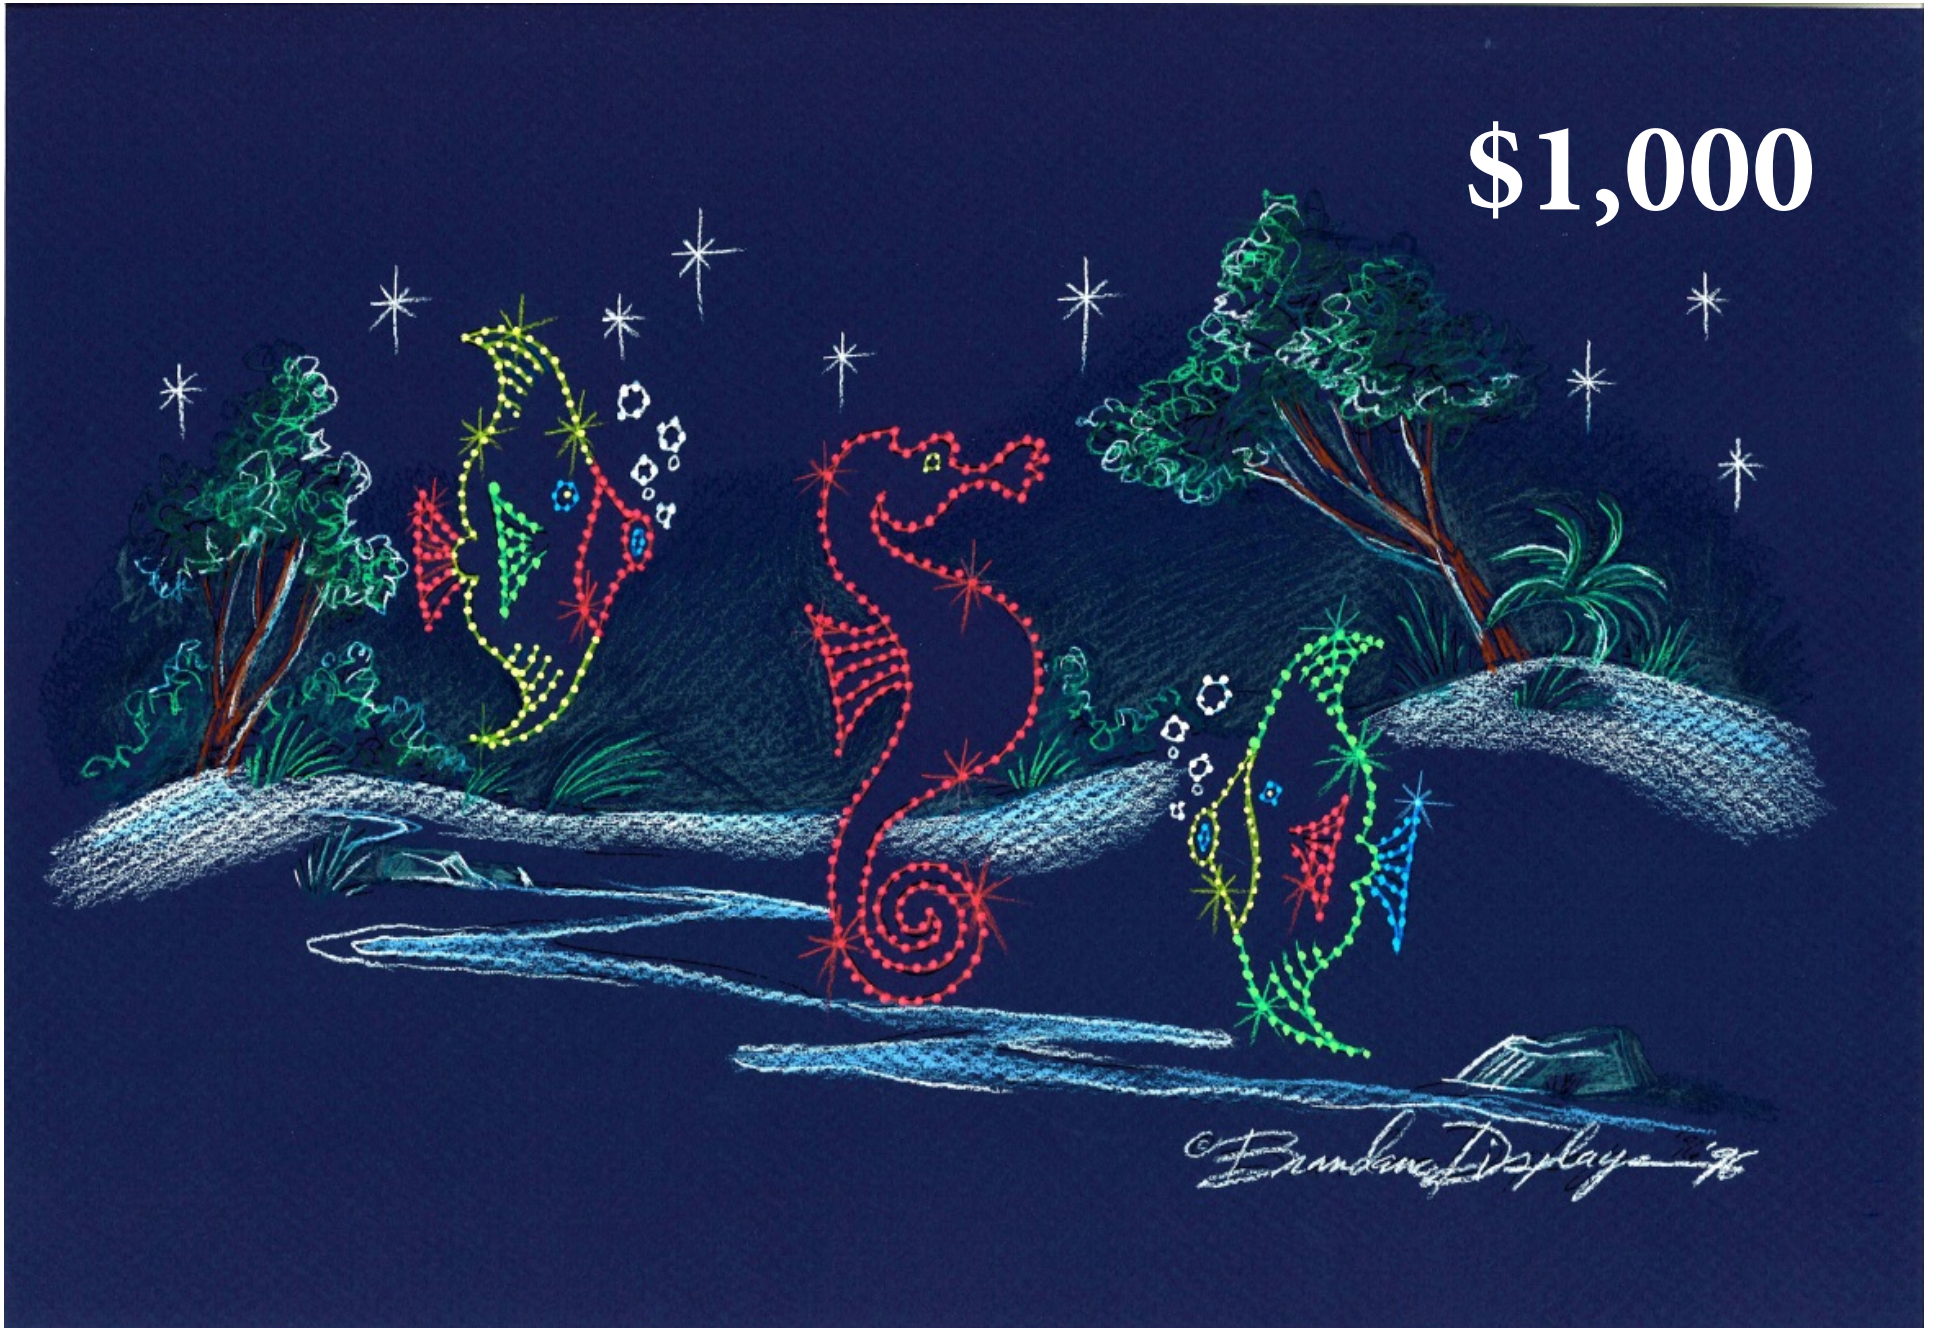

\$4,000

Bell Tower Scene (Animated)

Inlet Bridge Custom Spectacular

\$10,000

©Brandano Display

Leaping Dolphin (Animated)

\$1,000

Santa on a Tube Scene

\$1,000

Sea Horse and Angelfish Scene

Waldo the Octopus and Friends raiding the Treasure Chest at Blue Reef Bottom

Penelope the Princess Clam and her Blue Reef Bottom Friends checking out the Alien Diver

Penelope the Princess Clam and her Blue Reef Bottom Friends checking out the Santa Diving

\$1,000

Shark Scene

\$2,500

© Brandano Displays '03

Sidney the Conch Snail and Eddie the Eel play with the Blue Reef Bottom Diver (Animated)

Soldiers with Horns (Animated)

\$10,000

Gingerbread house Spectacular

Tunnel of Lights (Animated)

\$4,000

Santa's Sleigh & Deer Scene (Animated)

WonderFEST Logo

Brandano Displays, Inc.