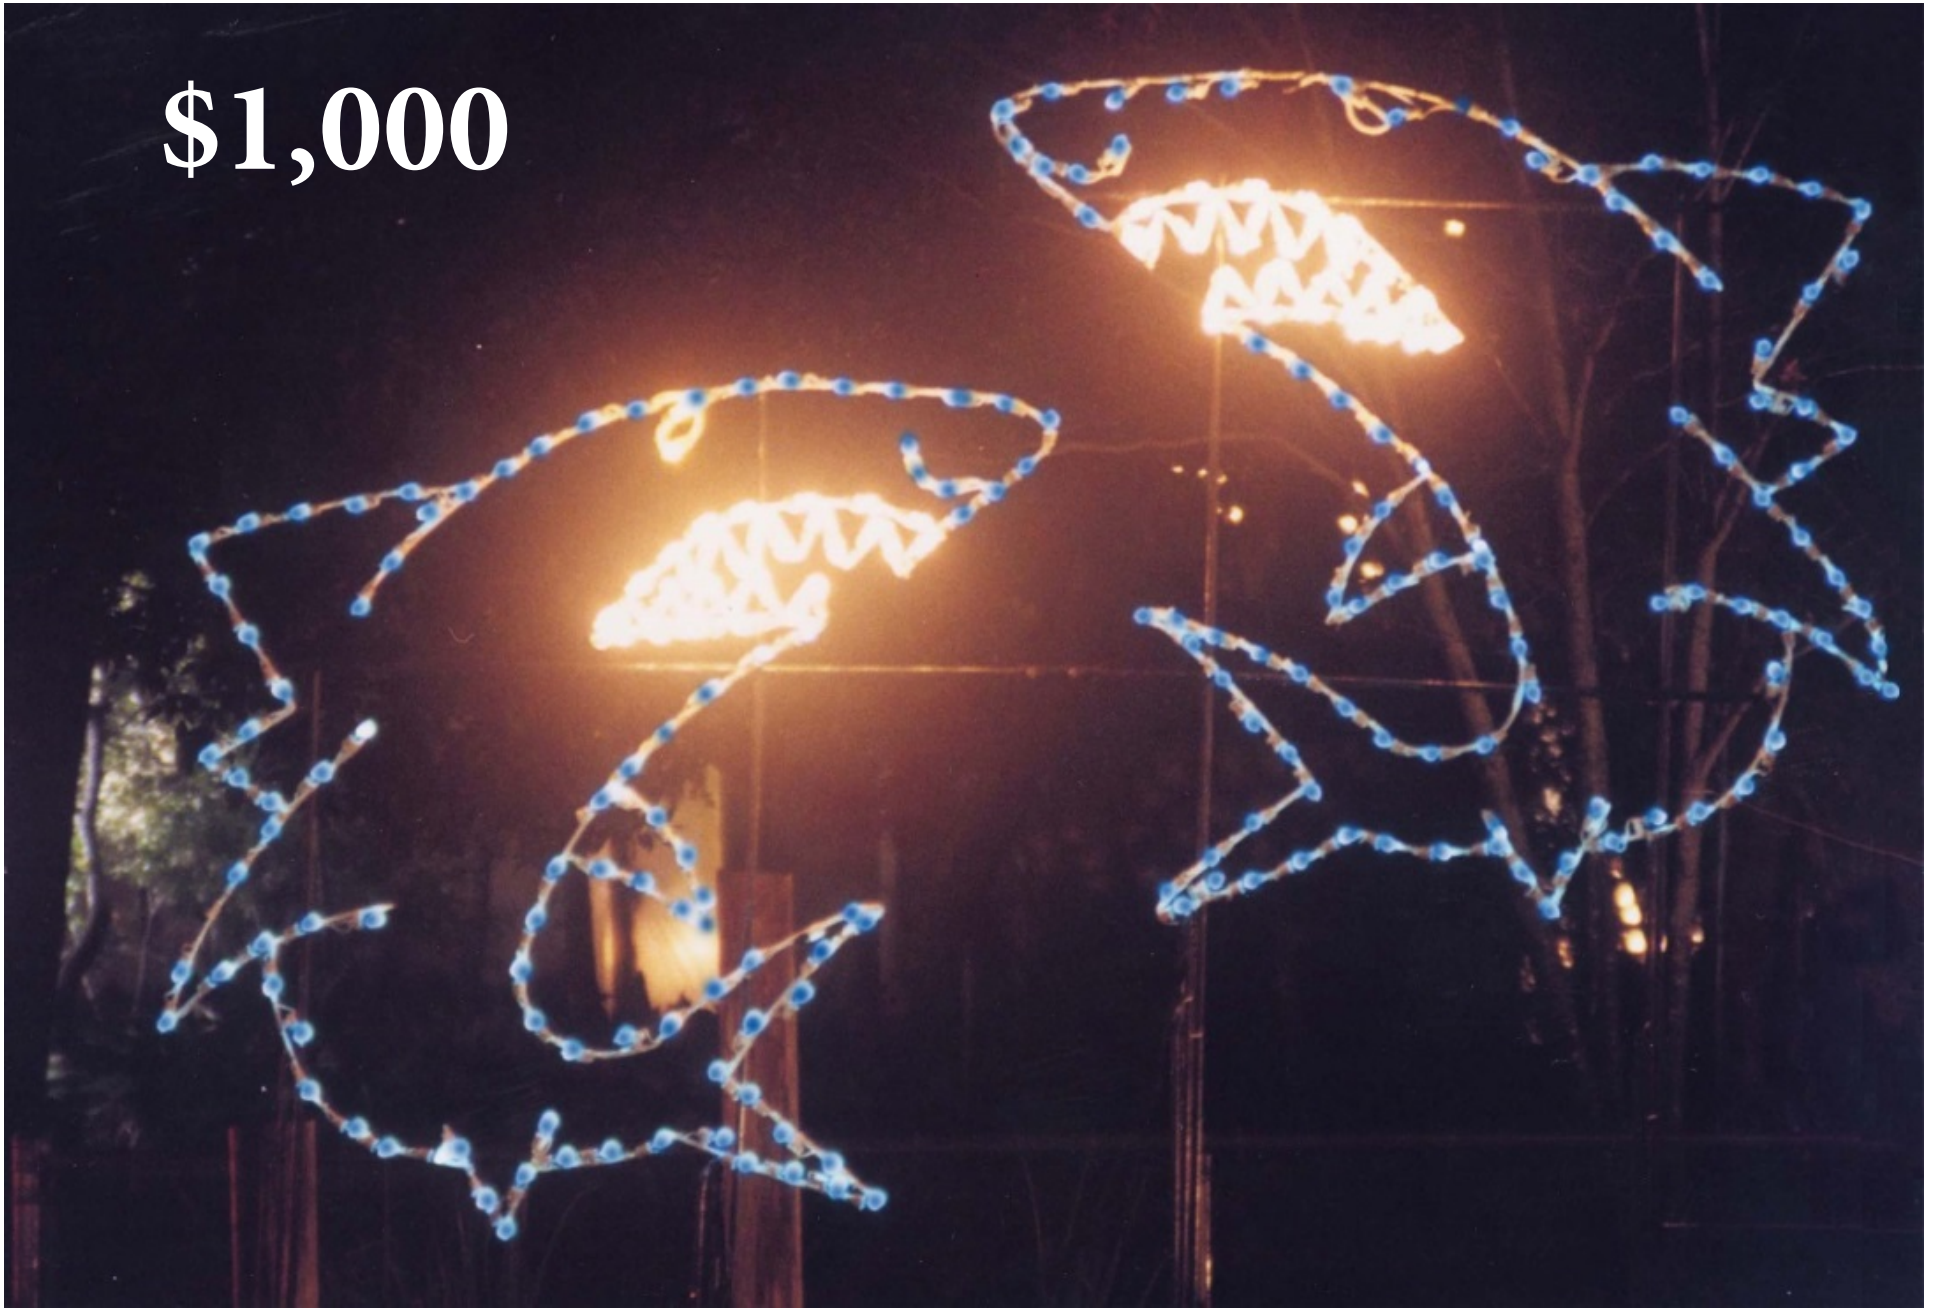

\$1,000

Sea Horse and Angelfish Scene

Waldo the Octopus and Friends raiding the Treasure Chest at Blue Reef Bottom

Penelope the Princess Clam and her Blue Reef Bottom Friends checking out the Alien Diver

Santa Water Skiing with Elf and Boat

\$2,500

Fish School at Blue Reef Bottom

Smiley the Starfish leaping back and forth over a pile of packages at Blue Reef Bottom

\$1,000

Smiley and Brightness the Starfish Couple

Penelope the Princess Clam and her Blue Reef Bottom Friends checking out the Santa Diving

\$1,000

Shark Scene

\$2,500

© Brandano Displays '03

Sidney the Conch Snail and Eddie the Eel play with the Blue Reef Bottom Diver (Animated)