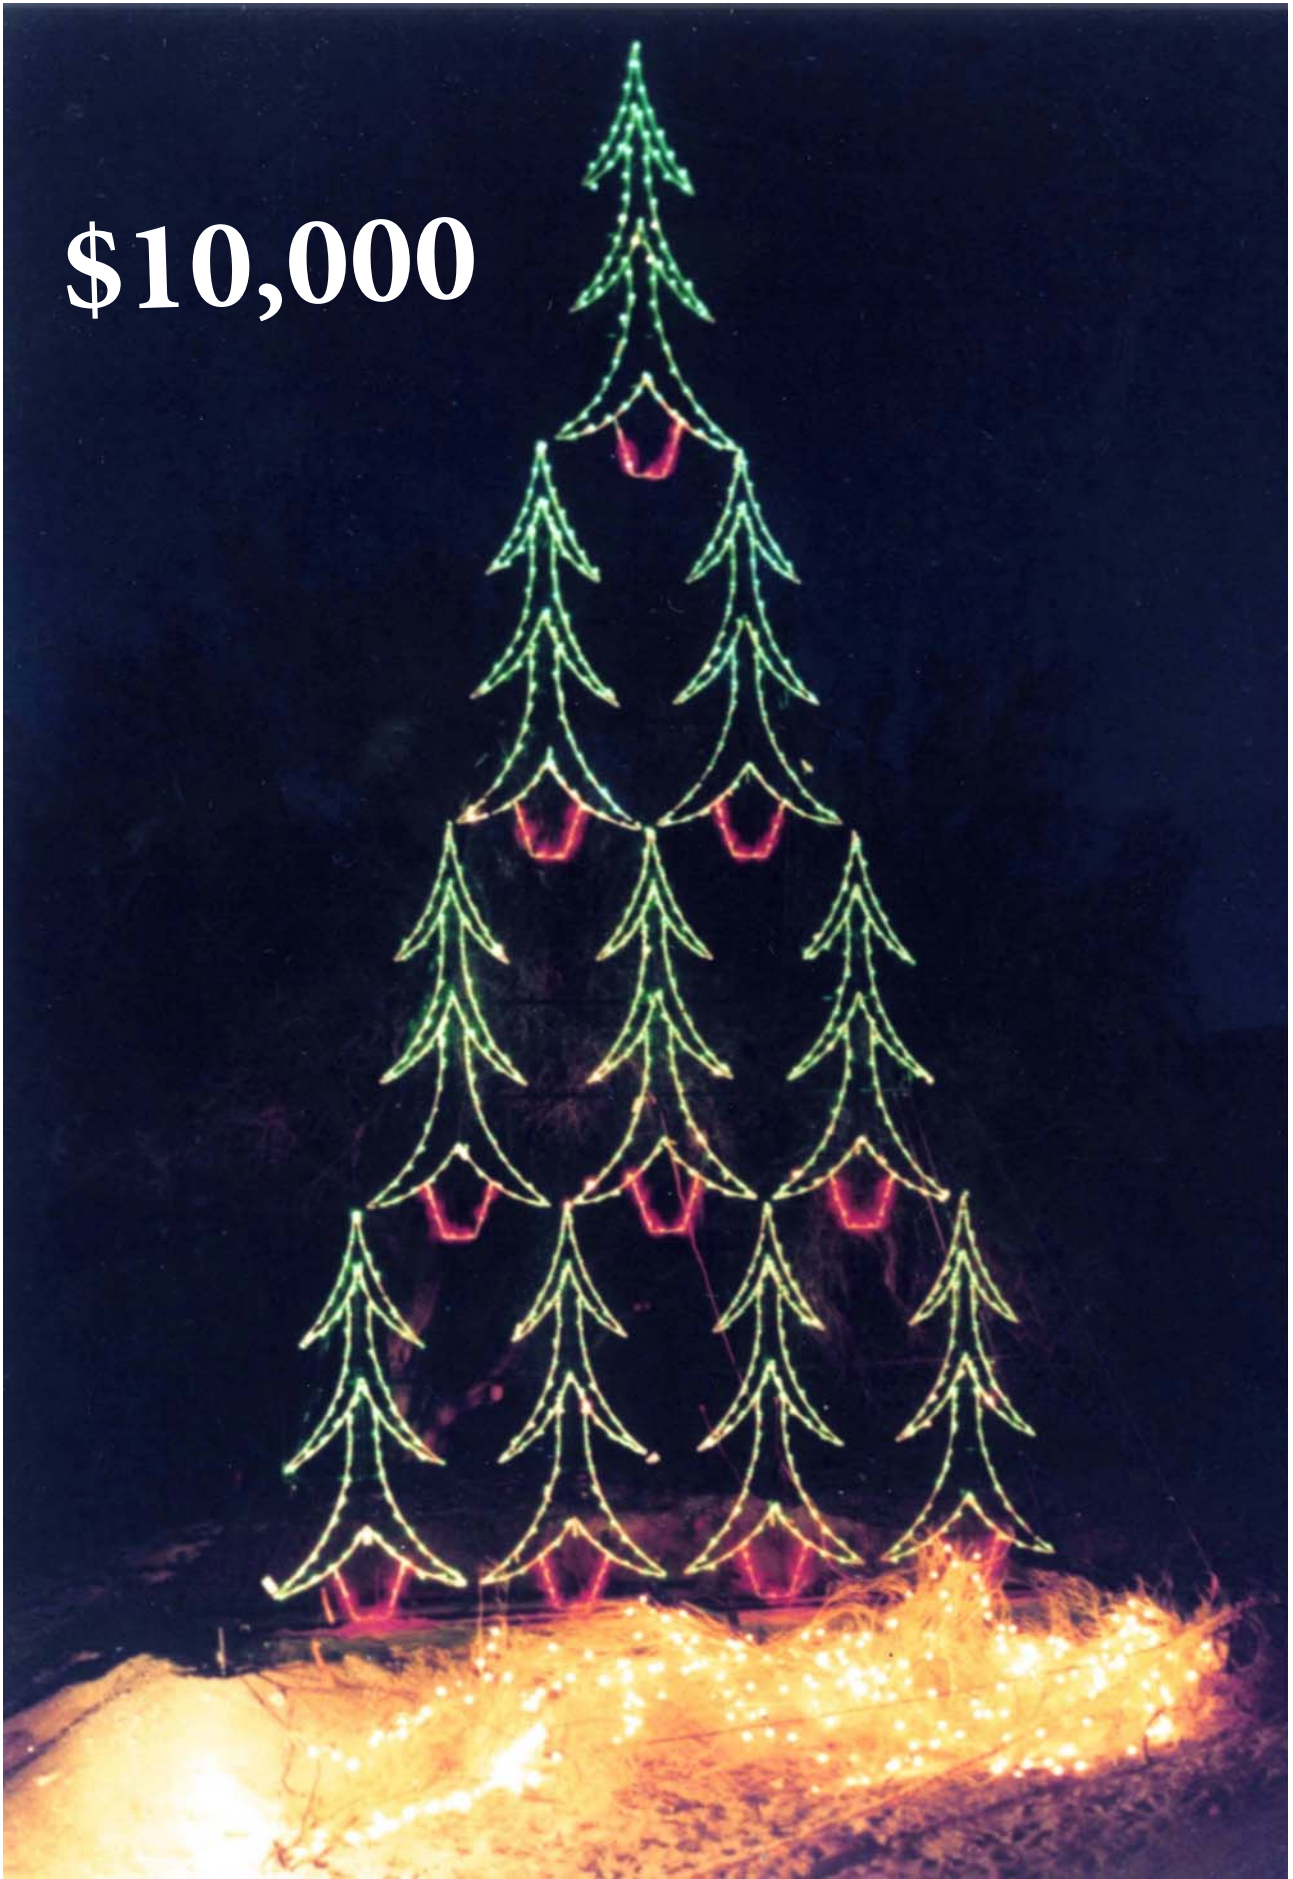

2021 WonderFEST Program

WonderFEST Custom Entrance Arch

\$1,000

Victorian Carolers Singing

Towers at Cape Henlopen Custom Display

\$2,500

Toy Shop Scene

\$1,000

Victorian lamplighter (Animated)

\$10,000

Giant Fantasy Tree (Animated)

Dolles Sign Custom Display

Golfer (Animated)

\$1,000

Victorian Chestnut Cart Scene

Lewes Light House Custom Display

\$1,000

Sea Horse and Angelfish Scene

Waldo the Octopus and Friends raiding the Treasure Chest at Blue Reef Bottom

Penelope the Princess Clam and her Blue Reef Bottom Friends checking out the Alien Diver

Soldiers with Horns (Animated)

\$10,000

Gingerbread house Spectacular

Tunnel of Lights (Animated)

\$4,000

Santa's Sleigh & Deer Scene (Animated)

WonderFEST Logo

Brandano Displays, Inc.